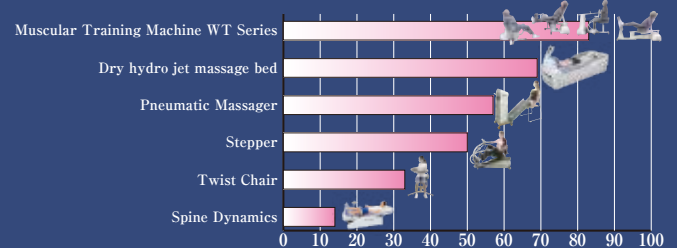

Minato Care Station, a rehabilitation facility run by Minato Medical Science

Findings of a questionnaire survey conducted on 58 Minato Care Station users
More than 80% of the users said that the **Dry Hydro Jet Massage Bed** motivates them to continue training.

Does the Dry Hydro Jet Massage Bed help you to continue your exercises?

Among the 58 Minato Care Station users, 46 (79%) will continue to undergo training for 6 months or more.

Period of continuing training

Age makeup (users who continue their training for 6 months or more)

It is noted that 84% of the users who continue their training for 6 months or more are aged between 71 and 90 years.

Why are they able to continue training?

Which equipment are you satisfied with? (Multiple answers are acceptable)

WTS-i series Weltonic

MINATO MEDICAL FITNESS MACHINE

A single card for all four machines

Major settings recorded on card

- ID
- Name
- Training load
- Number of reps
- Number of sets
- Positioning settings
- Training results (8 sessions)
- Muscle measurement results