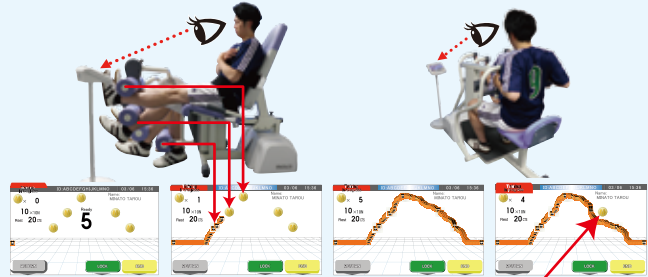

Which equipment are you satisfied with? (Multiple answers are acceptable)

WTS-i series Weltonic

MINATO MEDICAL FITNESS MACHINE

A single card for all four machines

Major settings recorded on card

- ID
- Name
- Training load
- Number of reps
- Number of sets
- Positioning settings
- Training results (8 sessions)
- Muscle measurement results

Interactive Mode ※WTS-i

Realizing effective training through visually, auditory and accurate response

Play a kind of game and get coins

Get coins with accurate timing

Keep watching current movement

Coin was remained when failed