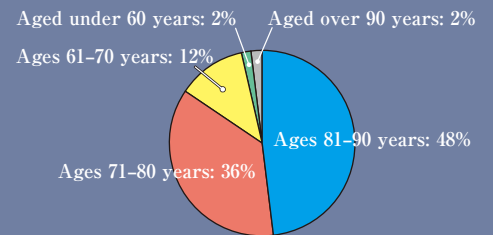

Minato Care Station, a rehabilitation facility run by Minato Medical Science

Findings of a questionnaire survey conducted on 58 Minato Care Station users
More than 80% of the users said that the **Dry Hydro Jet Massage Bed** motivates them to continue training.

Age makeup (users who continue their training for 6 months or more)

It is noted that 84% of the users who continue their training for 6 months or more are aged between 71 and 90 years.

Why are they able to continue training?