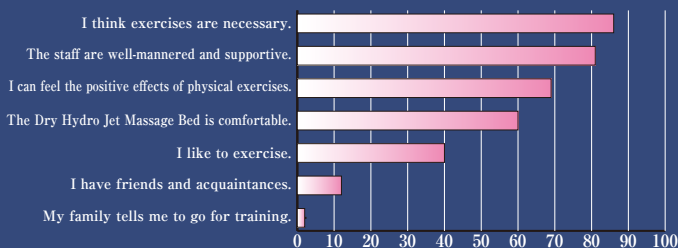

Does the Dry Hydro Jet Massage Bed help you to continue your exercises?

Among the 58 Minato Care Station users, 46 (79%) will continue to undergo training for 6 months or more.

Period of continuing training

Age makeup (users who continue their training for 6 months or more)

It is noted that 84% of the users who continue their training for 6 months or more are aged between 71 and 90 years.

Why are they able to continue training?