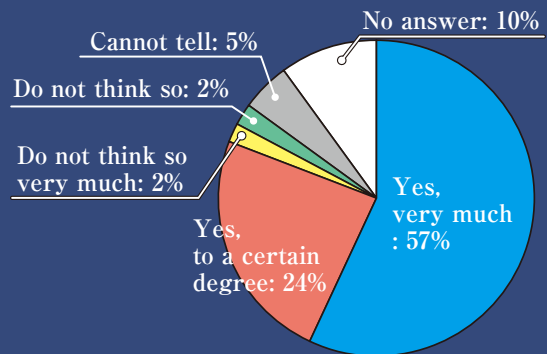

Japan, a world leader in longevity. Engaging in physical exercises and muscular training from an early age onward, when a person is healthy, is considered important for extending his or her healthy life years. However, elderly people often find muscular training “tough and painful” and “not enjoyable.” Therefore, Minato Medical Science proposes the concept of “Training & Relaxation” to make it easier for elderly people to continue difficult muscular training.

Minato Care Station, a rehabilitation facility run by Minato Medical Science

Findings of a questionnaire survey conducted on 58 Minato Care Station users
More than 80% of the users said that the **Dry Hydro Jet Massage Bed** motivates them to continue training.

Does the Dry Hydro Jet Massage Bed help you to continue your exercises?

Among the 58 Minato Care Station users, 46 (79%) will continue to undergo training for 6 months or more.

It is noted that 84% of the users who continue their training for 6 months or more are aged between 71 and 90 years.

Why are they able to continue training?

Which equipment are you satisfied with? (Multiple answers are acceptable)