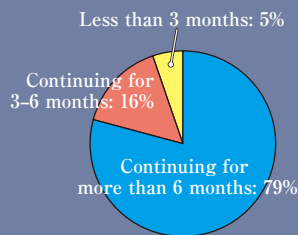

Among the 58 Minato Care Station users, 46 (79%) will continue to undergo training for 6 months or more.

Period of continuing training